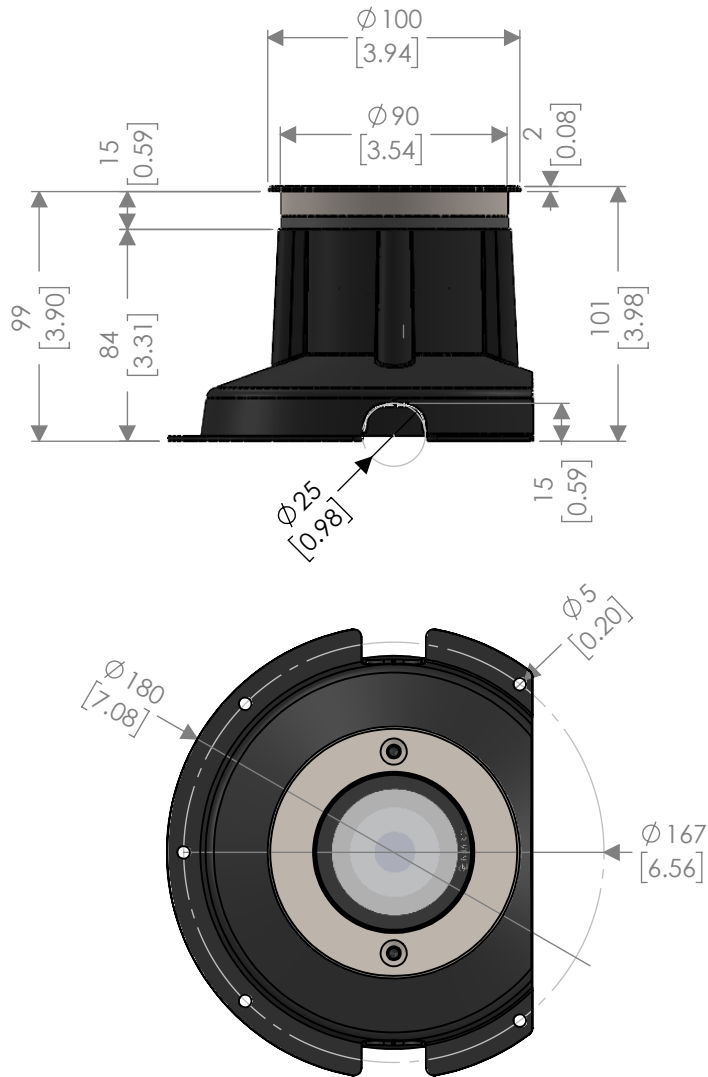

Description : Moon Recessed - ALLGLASS

Code : AL5311

Scale : 1:3

SHEET 1 OF 3

Revision : 24

DIMENSIONS ARE IN MILLIMETERS [BRACKETED DIMENSIONS ARE IN INCHES]

GRIVEN 

<http://www.griven.com>

Description : Moon Recessed - FRAME

Code : AL5311

Scale : 1:3

SHEET 2 OF 3

Revision : 24

DIMENSIONS ARE IN MILLIMETERS [BRACKETED DIMENSIONS ARE IN INCHES]

GRIVEN 

<http://www.griven.com>

Description : Moon Recessed -DRIVEOVER

Code : AL5311

Scale : 1:3

SHEET 3 OF 3

Revision : 24

DIMENSIONS ARE IN MILLIMETERS [BRACKETED DIMENSIONS ARE IN INCHES]

GRIVEN 

<http://www.griven.com>