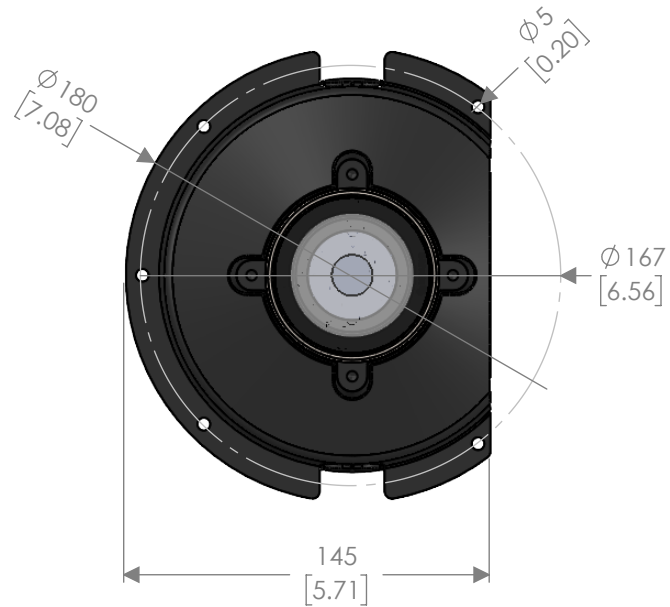

Description : Moon Recessed - ALLGLASS

Code : AL5311

Scale : 1:3

SHEET 1 OF 3

Revision : 24

DIMENSIONS ARE IN MILLIMETERS [BRACKETED DIMENSIONS ARE IN INCHES]

GRIVEN 

<http://www.griven.com>

Description : Moon Recessed - FRAME

Code : AL5311

Scale : 1:3

SHEET 2 OF 3

Revision : 24

DIMENSIONS ARE IN MILLIMETERS [BRACKETED DIMENSIONS ARE IN INCHES]

GRIVEN 

<http://www.griven.com>

Description : Moon Recessed -DRIVEOVER

Code : AL5311

Scale : 1:3

SHEET 3 OF 3

Revision : 24

DIMENSIONS ARE IN MILLIMETERS [BRACKETED DIMENSIONS ARE IN INCHES]

GRIVEN 

<http://www.griven.com>