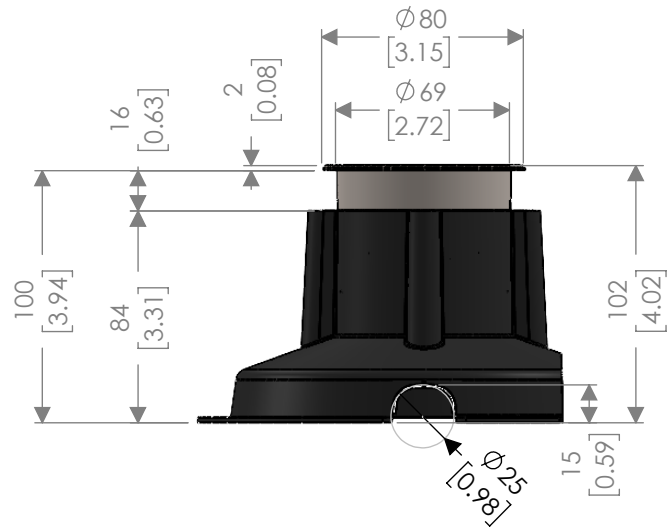

Description : Moon Recessed - ALLGLASS

Code : AL5311

Scale : 1:3

SHEET 1 OF 3

Revision : 24

DIMENSIONS ARE IN MILLIMETERS [BRACKETED DIMENSIONS ARE IN INCHES]

GRIVEN 

<http://www.griven.com>

Description : Moon Recessed - FRAME

Code : AL5311

Scale : 1:3

SHEET 2 OF 3

Revision : 24

DIMENSIONS ARE IN MILLIMETERS [BRACKETED DIMENSIONS ARE IN INCHES]

GRIVEN 

<http://www.griven.com>

Description : Moon Recessed -DRIVEOVER

Code : AL5311

Scale : 1:3

SHEET 3 OF 3

Revision : 24

DIMENSIONS ARE IN MILLIMETERS [BRACKETED DIMENSIONS ARE IN INCHES]

GRIVEN 

<http://www.griven.com>