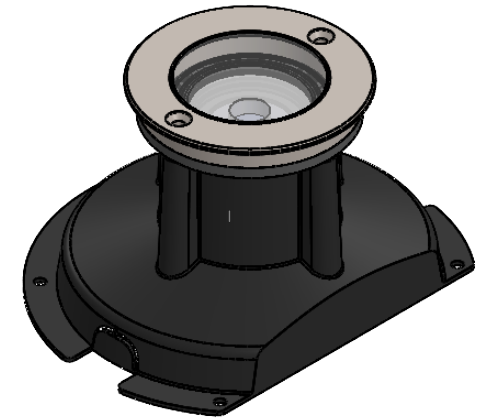

Description : Moon Recessed - ALLGLASS

Code : AL5311

Scale : 1:3

SHEET 1 OF 3

Revision : 24

DIMENSIONS ARE IN MILLIMETERS [BRACKETED DIMENSIONS ARE IN INCHES]

GRIVEN 

<http://www.griven.com>

Description : Moon Recessed - FRAME

Code : AL5311

Scale : 1:3

SHEET 2 OF 3

Revision : 24

DIMENSIONS ARE IN MILLIMETERS [BRACKETED DIMENSIONS ARE IN INCHES]

GRIVEN 

<http://www.griven.com>

Description : Moon Recessed -DRIVEOVER

Code : AL5311

Scale : 1:3

SHEET 3 OF 3

Revision : 24

DIMENSIONS ARE IN MILLIMETERS [BRACKETED DIMENSIONS ARE IN INCHES]

GRIVEN 

<http://www.griven.com>